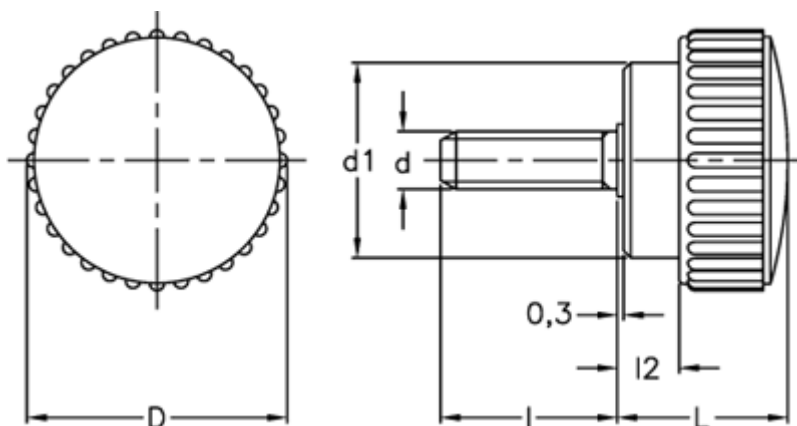

Data Sheet

Article number: 2302002621

Description: E+G Knurled grip knob
B.193/35 p-M8x25

Measures

D	=	36
d1	=	27
d 6g	=	M8
l	=	25
L	=	23
l2	=	8